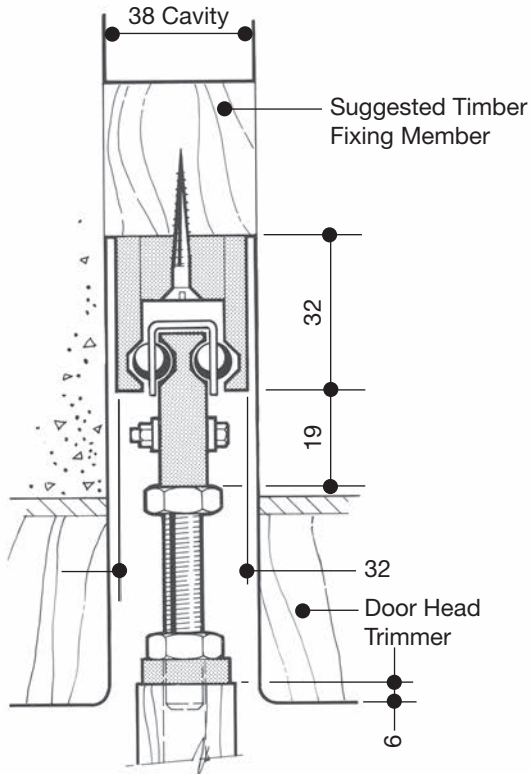

S100 STEEL LIGHT

Weight Capacity - 100 Kgs

FITZROY® BALL BEARING DOOR TRACKS

FACE OF WALL FIXING

SCALE: FULL SIZE

CAVITY WALL FIXING

SCALE: HALF FULL SIZE

DOOR BASE GUIDE

SCALE: HALF FULL SIZE

ELEVATION - CAVITY FIXING

SCALE: QUARTER FULL SIZE