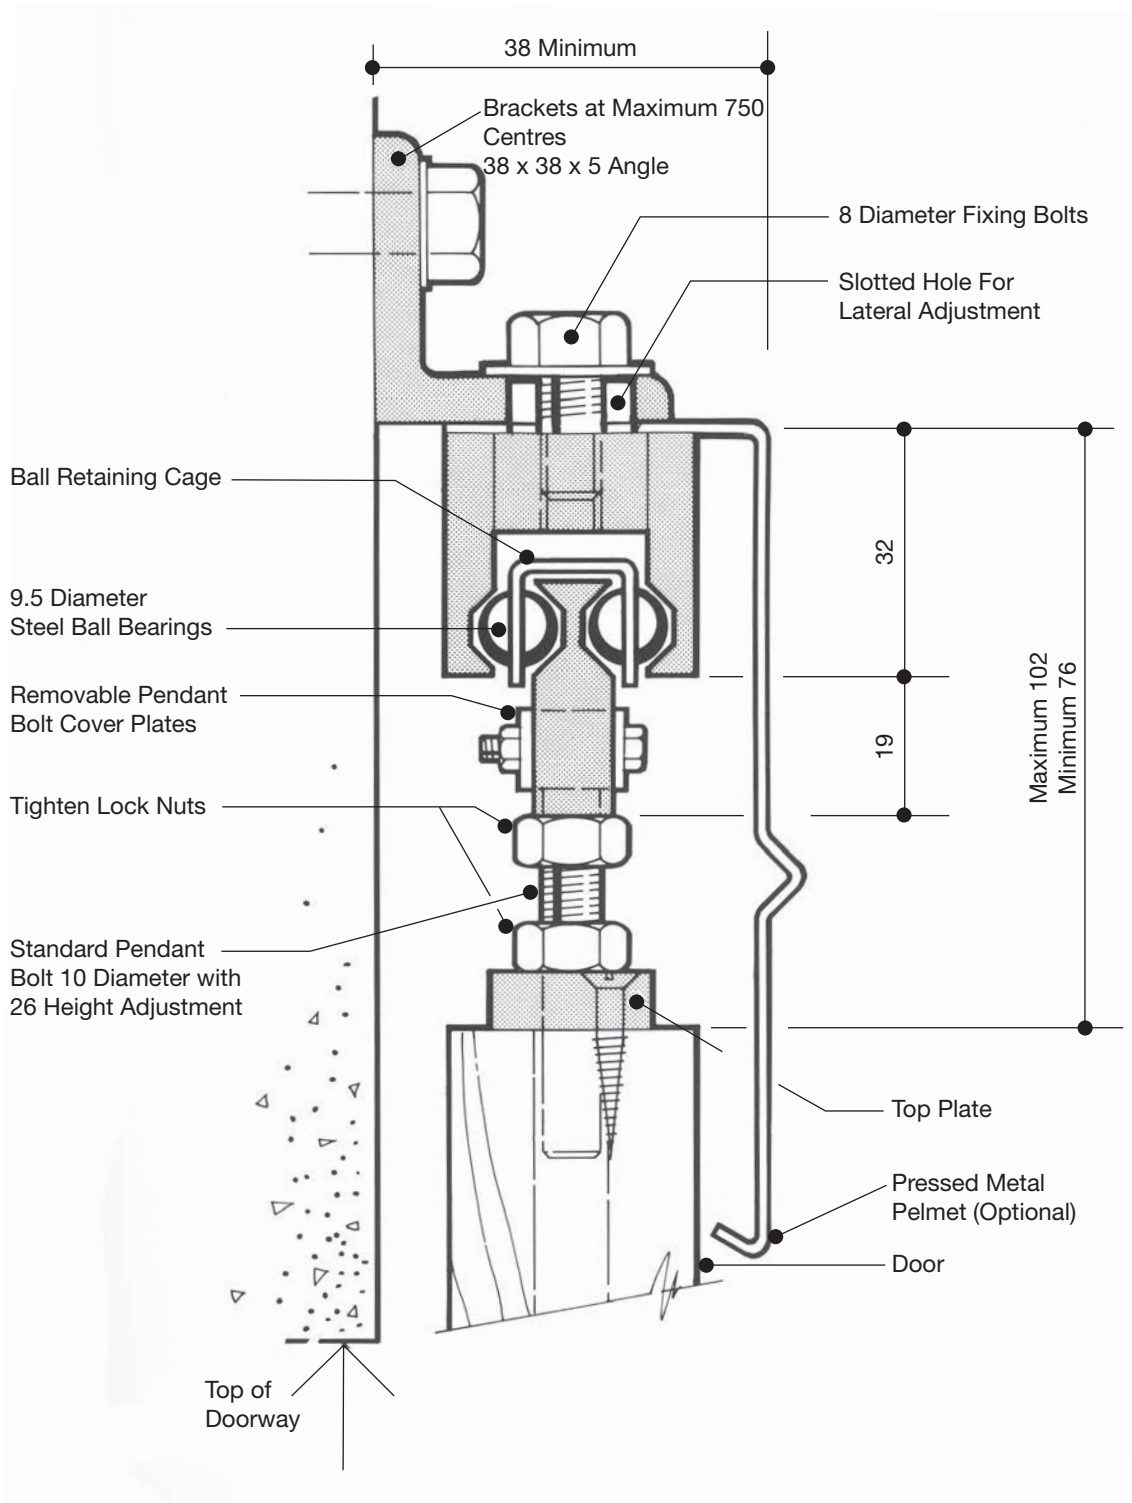

S100 STEEL LIGHT

Weight Capacity - 100 Kgs

FITZROY® BALL BEARING DOOR TRACKS

FACE OF WALL FIXING

SCALE: FULL SIZE

CAVITY WALL FIXING

SCALE: HALF FULL SIZE

DOOR BASE GUIDE

SCALE: HALF FULL SIZE

ELEVATION - CAVITY FIXING

SCALE: QUARTER FULL SIZE