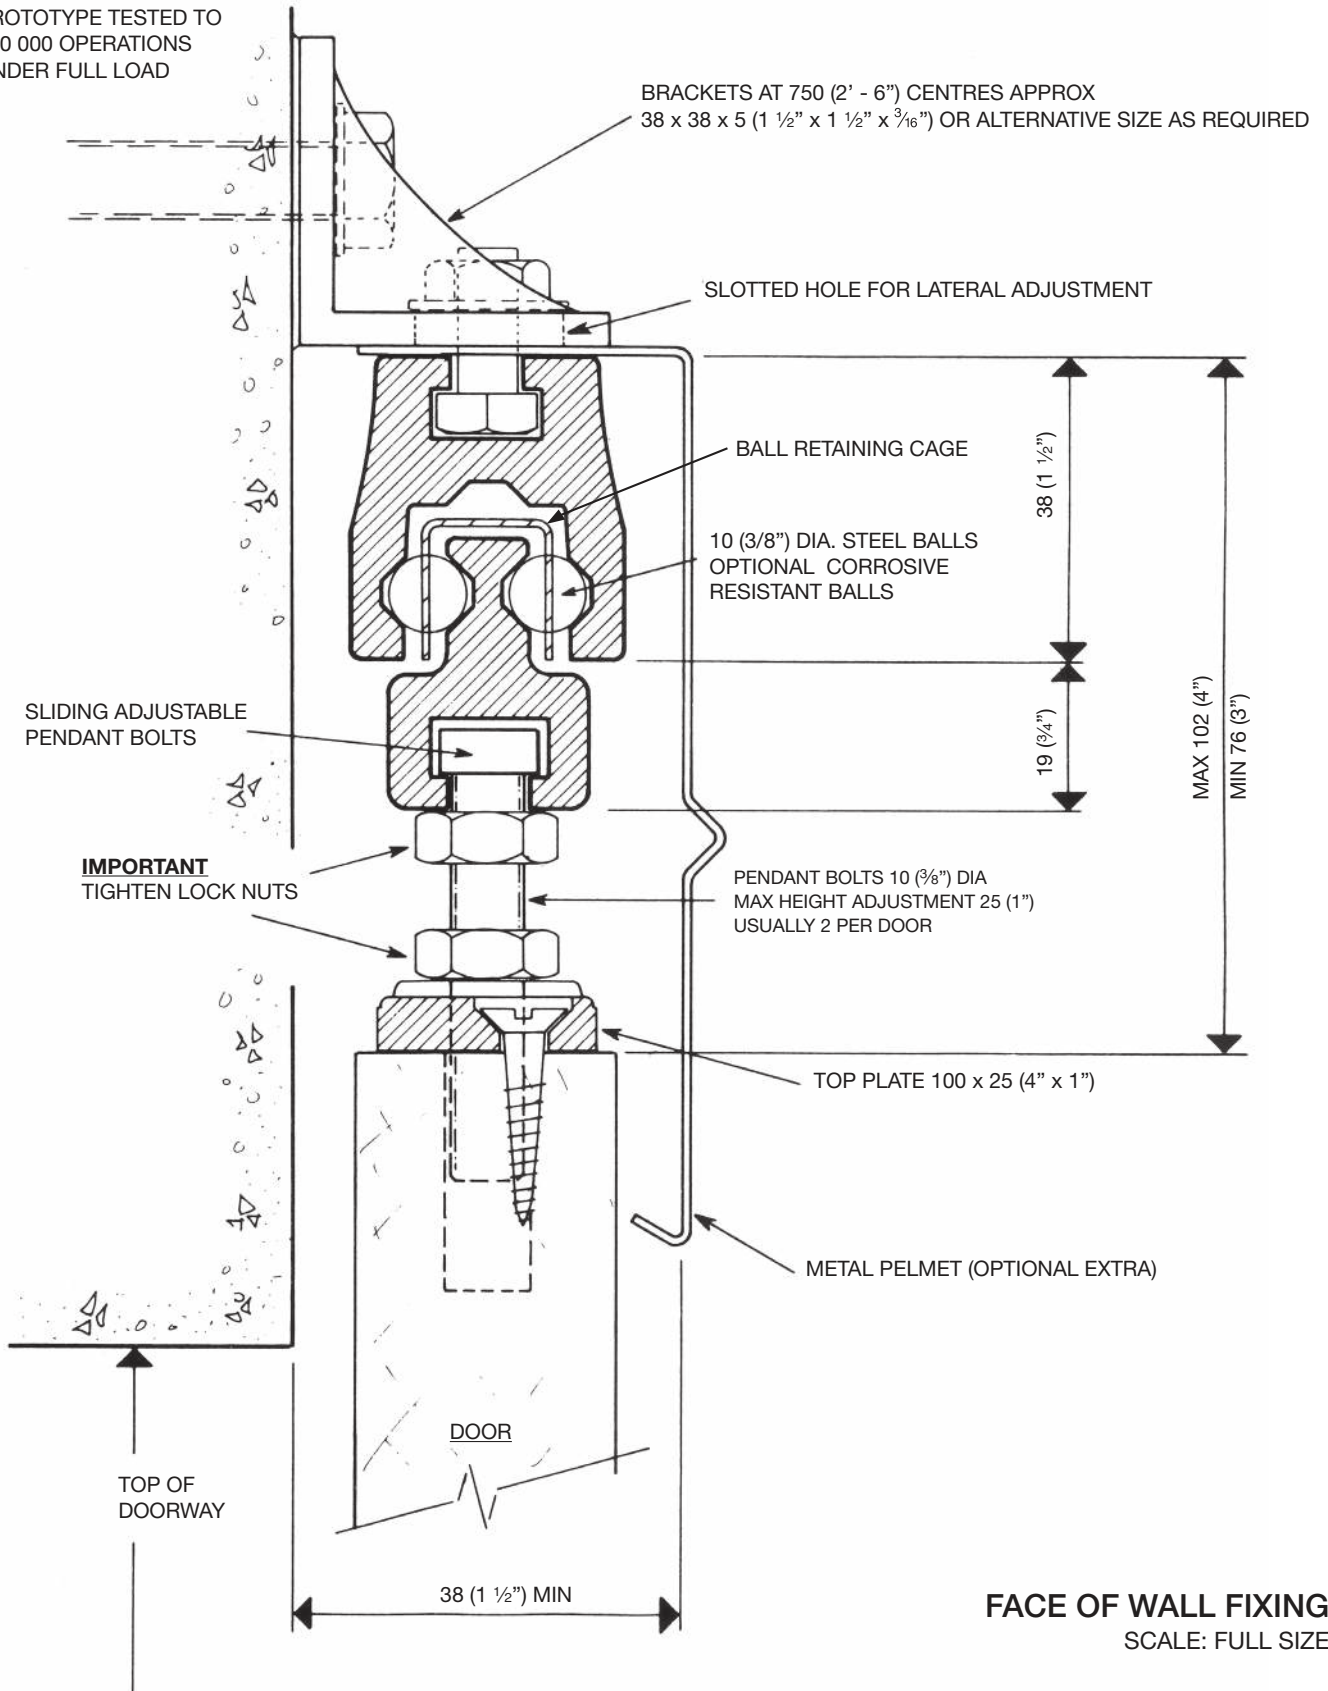

A100 ALLOY LIGHT FITZROY® BALL BEARING DOOR TRACKS

"FITZROY" Reg Trade Name No. 226500

WEIGHT CAPACITY - 100kg

PROTOTYPE TESTED TO
 200 000 OPERATIONS
 UNDER FULL LOAD

A100 ALLOY LIGHT FITZROY®

CAVITY WALL FIXING
SCALE: HALF FULL SIZE

DOOR BASE GUIDE
SCALE: HALF FULL SIZE

ELEVATION CAVITY FIXING
SCALE: QUARTER FULL SIZE