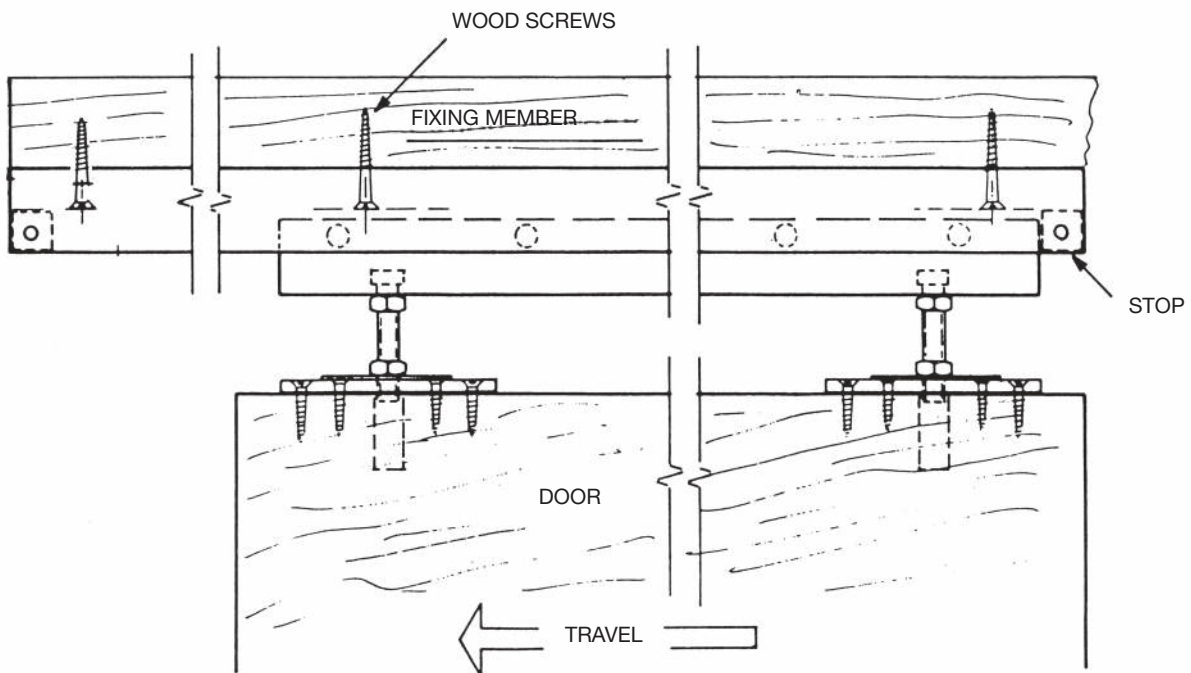

A100 ALLOY LIGHT FITZROY® BALL BEARING DOOR TRACKS

"FITZROY" Reg Trade Name No. 226500

WEIGHT CAPACITY - 100kg

PROTOTYPE TESTED TO
 200 000 OPERATIONS
 UNDER FULL LOAD

A100 ALLOY LIGHT FITZROY®

CAVITY WALL FIXING
SCALE: HALF FULL SIZE

DOOR BASE GUIDE
SCALE: HALF FULL SIZE

ELEVATION CAVITY FIXING
SCALE: QUARTER FULL SIZE