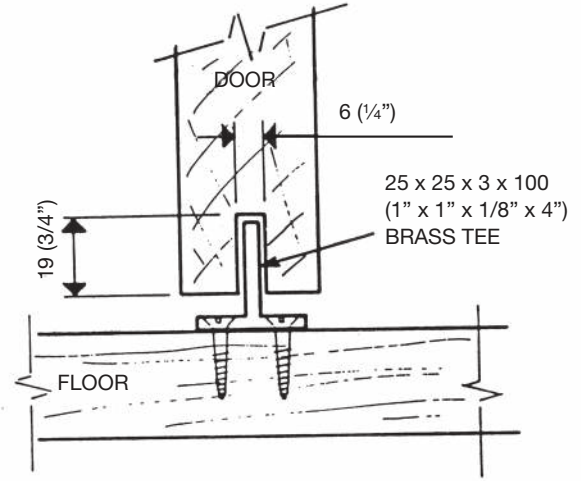

A100 ALLOY LIGHT FITZROY® BALL BEARING DOOR TRACKS

"FITZROY" Reg Trade Name No. 226500

WEIGHT CAPACITY - 100kg

PROTOTYPE TESTED TO
 200 000 OPERATIONS
 UNDER FULL LOAD

A100 ALLOY LIGHT FITZROY®

CAVITY WALL FIXING
SCALE: HALF FULL SIZE

DOOR BASE GUIDE
SCALE: HALF FULL SIZE

ELEVATION CAVITY FIXING
SCALE: QUARTER FULL SIZE