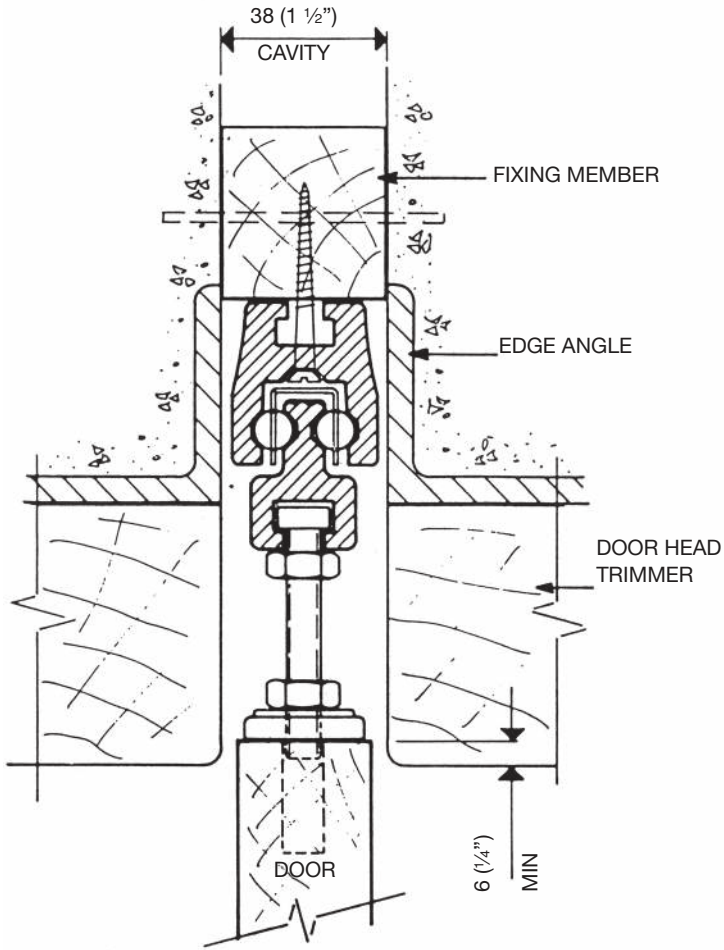

A100 ALLOY LIGHT FITZROY® BALL BEARING DOOR TRACKS

"FITZROY" Reg Trade Name No. 226500

WEIGHT CAPACITY - 100kg

PROTOTYPE TESTED TO
 200 000 OPERATIONS
 UNDER FULL LOAD

A100 ALLOY LIGHT FITZROY®

CAVITY WALL FIXING
SCALE: HALF FULL SIZE

DOOR BASE GUIDE
SCALE: HALF FULL SIZE

ELEVATION CAVITY FIXING
SCALE: QUARTER FULL SIZE