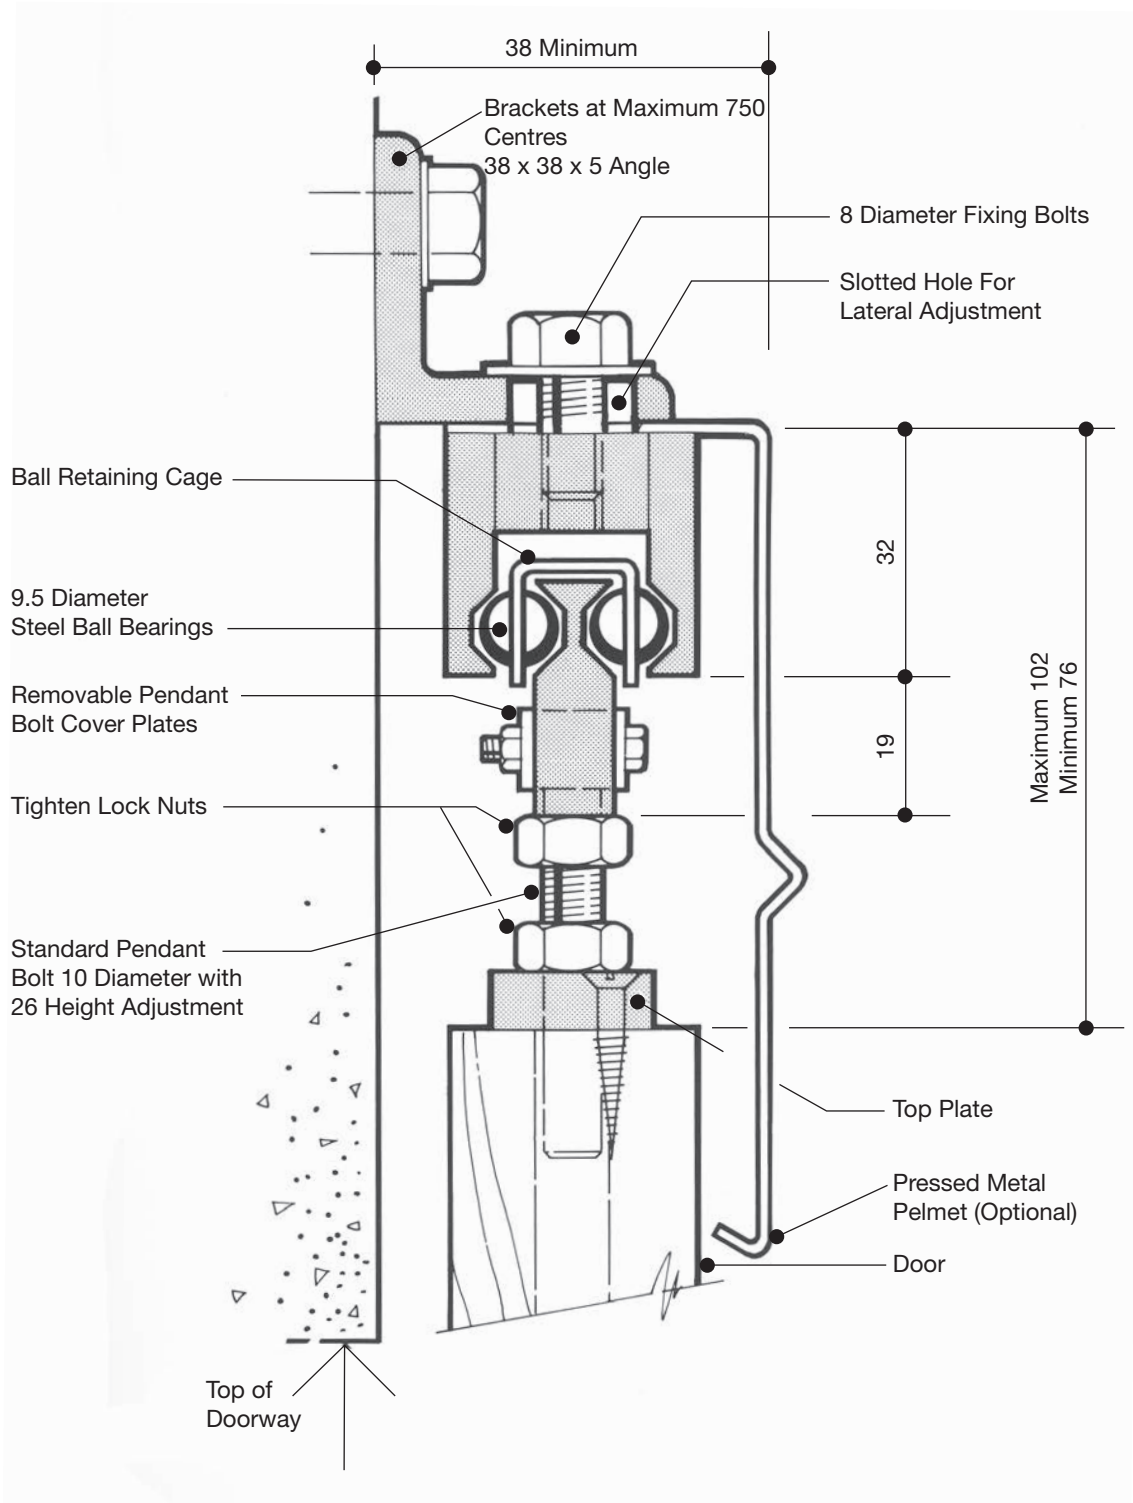

S100 STEEL LIGHT

Weight Capacity - 100 Kgs

FITZROY® BALL BEARING DOOR TRACKS

FACE OF WALL FIXING

SCALE: FULL SIZE

CAVITY WALL FIXING

SCALE: HALF FULL SIZE

DOOR BASE GUIDE

SCALE: HALF FULL SIZE

ELEVATION - CAVITY FIXING

SCALE: QUARTER FULL SIZE