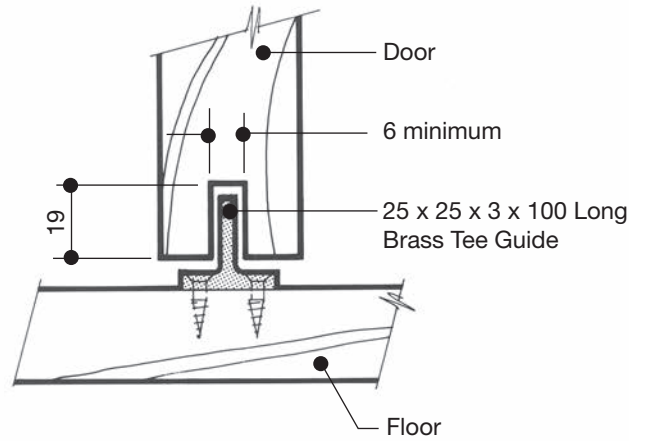

S100 STEEL LIGHT

Weight Capacity - 100 Kgs

FITZROY® BALL BEARING DOOR TRACKS

FACE OF WALL FIXING

SCALE: FULL SIZE

CAVITY WALL FIXING

SCALE: HALF FULL SIZE

DOOR BASE GUIDE

SCALE: HALF FULL SIZE

ELEVATION - CAVITY FIXING

SCALE: QUARTER FULL SIZE