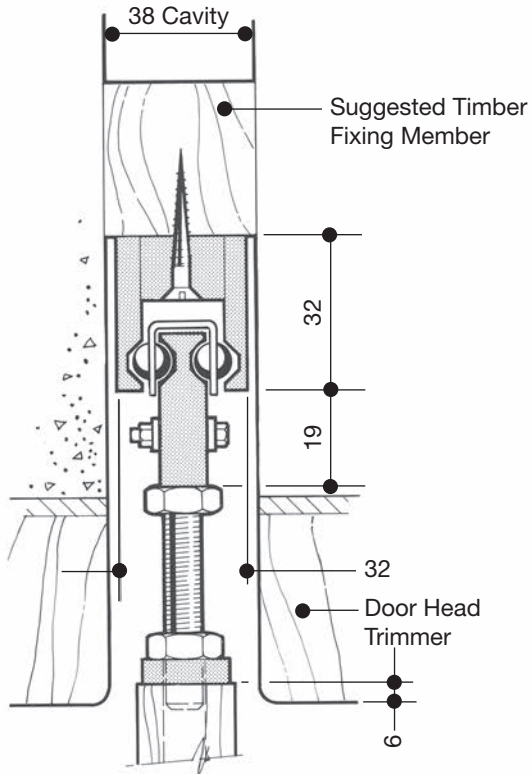

S100 STEEL LIGHT

Weight Capacity - 100 Kgs

FITZROY® BALL BEARING DOOR TRACKS

FACE OF WALL FIXING

SCALE: FULL SIZE

CAVITY WALL FIXING

SCALE: HALF FULL SIZE

DOOR BASE GUIDE

SCALE: HALF FULL SIZE

ELEVATION - CAVITY FIXING

SCALE: QUARTER FULL SIZE